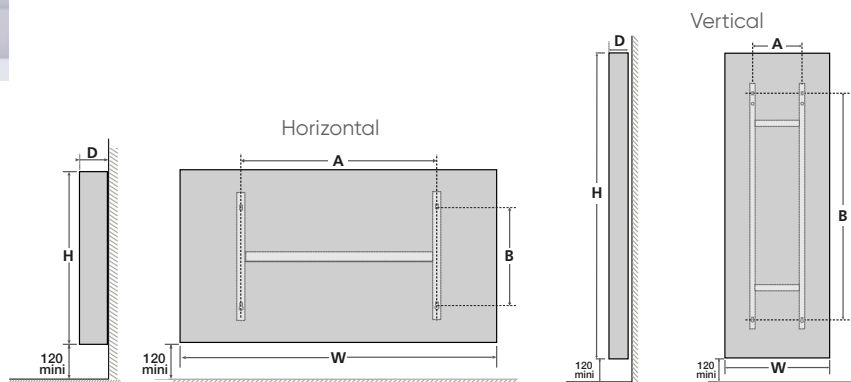

1 Devices' real-time monitoring

2 Daily energy consumption visualisation & optimisation

- 1 Active mode display
- 2 Temperature display
- 3 Energy consumption indicator
- 4 Mode-setting control knob

INSTALLATION DIMENSIONS

TECHNICAL DATA

OUTPUT (W)	DIMENSIONS (MM)					NET WEIGHT (Kg)
	WIDTH (W)	HEIGHT (H)	DEPTH (D)	A	B	
Irisium Horizontal						
1000	1100	600	97	680	341	30
1500 ⁽¹⁾	1530	600	97	1112	341	40
Irisium Vertical						
1000 ⁽¹⁾	550	1600	100	259	1190	33
1500	550	1900	100	259	1190	35